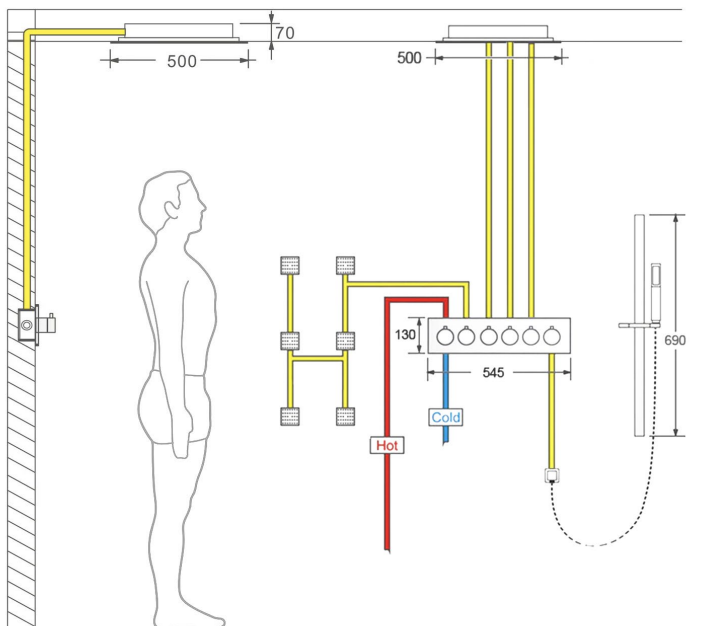

**BRUSHED GOLD TOUCH PANEL CONTROLLED THERMOSTATIC RECESSED CEILING MOUNT LED MUSICAL RAINFALL SHOWER SYSTEM JETTED BODY SPRAYS WITH HAND SHOWER SPECIFICATIONS**

**Shower Head**

Shower Head 3 Functions: Waterfall, Rainfall & Mist  
 Shower head size: 20 x 20 inch  
 Each function run all together and separately  
 Music and LED light work by electronic  
 All Metal Material: Solid Brass; Stainless Steel (top showerhead, hose)  
 Shower Head Mounting: Flush on ceiling  
 Hand Spray Hose: 59 inch  
 Water flow: 2.5 GPM ~ 5.5 GPM  
 Water pressure: 0.3 MPA ~ 1 MPA  
 Water pipe lines: 3/4 inch water pipes for the hot and cold water mixer inlet, the others are 1/2 inch

Product shown is only for installation display purpose

All dimensions and specifications are nominal and may vary. Use actual products for accuracy in critical situations.

## Shower Mixer Connections

Unit: mm

Cold water Hot water Mixer water

## Body Jet

Thread Interface Size: G 1/2 Inch  
 Type: Fixed Rotatable Type  
 Installation Type: Wall Mounted  
 Material: Brass  
 Feature: Can rotate 360 degrees  
 Flow Rate: 1.5 GPM / 5.7 LPM (each Bodyspray)