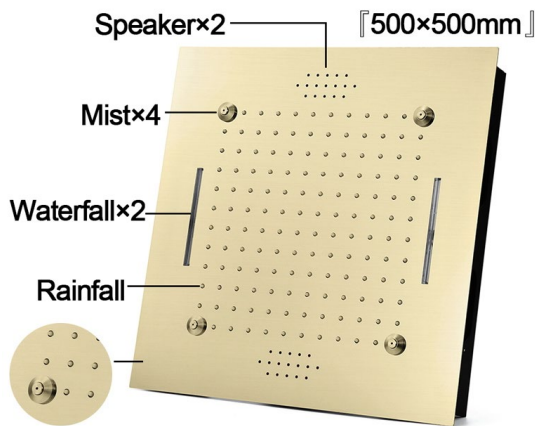

**BRUSHED GOLD TOUCH PANEL CONTROLLED THERMOSTATIC RECESSED CEILING MOUNT LED MUSICAL RAINFALL SHOWER SYSTEM JETTED BODY SPRAYS WITH HAND SHOWER SPECIFICATIONS**

**Shower Head**

Shower Head 3 Functions: Waterfall, Rainfall & Mist  
 Shower head size: 20 x 20 inch  
 Each function run all together and separately  
 Music and LED light work by electronic  
 All Metal Material: Solid Brass; Stainless Steel (top showerhead, hose)  
 Shower Head Mounting: Flush on ceiling  
 Hand Spray Hose: 59 inch  
 Water flow: 2.5 GPM ~ 5.5 GPM  
 Water pressure: 0.3 MPA ~ 1 MPA  
 Water pipe lines: 3/4 inch water pipes for the hot and cold water mixer inlet, the others are 1/2 inch

**Touch Panel Control**

- Turn On/Off Control
- Auto mode setting
- Set the speed of color change, fast/slow

**MANUAL MODE**  
Total 64 colors

**AUTO MODE**  
Total 11 Auto mode

**304 Stainless Steel**

Water Pressure: 0.3-0.5MPA  
 Shower Flow Rate: 9-25L/min

Product shown is only for installation display purpose

All dimensions and specifications are nominal and may vary. Use actual products for accuracy in critical situations.

## Body Jet

Thread Interface Size: G 1/2 Inch  
 Type: Fixed Rotatable Type  
 Installation Type: Wall Mounted  
 Material: Brass  
 Feature: Can rotate 360 degrees  
 Flow Rate: 1.5 GPM / 5.7 LPM (each Bodyspray)