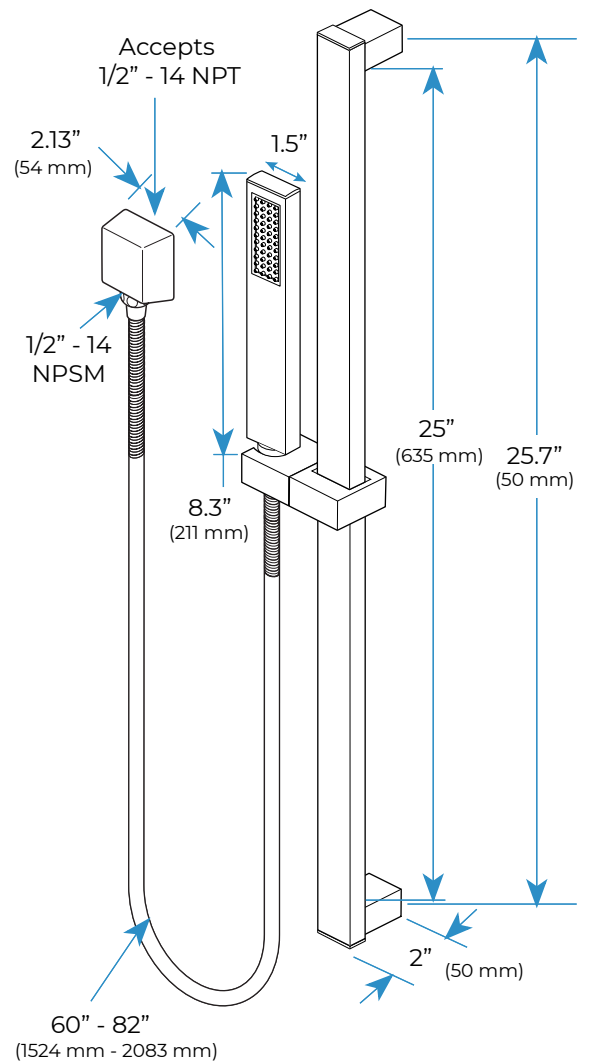

**BRUSHED GOLD TOUCH PANEL CONTROLLED THERMOSTATIC RECESSED CEILING MOUNT LED MUSICAL RAINFALL SHOWER SYSTEM JETTED BODY SPRAYS WITH HAND SHOWER SPECIFICATIONS**

**Shower Head**

Shower Head 3 Functions: Waterfall, Rainfall & Mist  
 Shower head size: 20 x 20 inch  
 Each function run all together and separately  
 Music and LED light work by electronic  
 All Metal Material: Solid Brass; Stainless Steel (top showerhead, hose)  
 Shower Head Mounting: Flush on ceiling  
 Hand Spray Hose: 59 inch  
 Water flow: 2.5 GPM ~ 5.5 GPM  
 Water pressure: 0.3 MPA ~ 1 MPA  
 Water pipe lines: 3/4 inch water pipes for the hot and cold water mixer inlet, the others are 1/2 inch

## Shower Mixer

Product shown is only for installation display purpose

## Shower Mixer Connections

Unit: mm

Cold water Hot water Mixer water

## Body Jet

Thread Interface Size: G 1/2 Inch  
 Type: Fixed Rotatable Type  
 Installation Type: Wall Mounted  
 Material: Brass  
 Feature: Can rotate 360 degrees  
 Flow Rate: 1.5 GPM / 5.7 LPM (each Bodyspray)