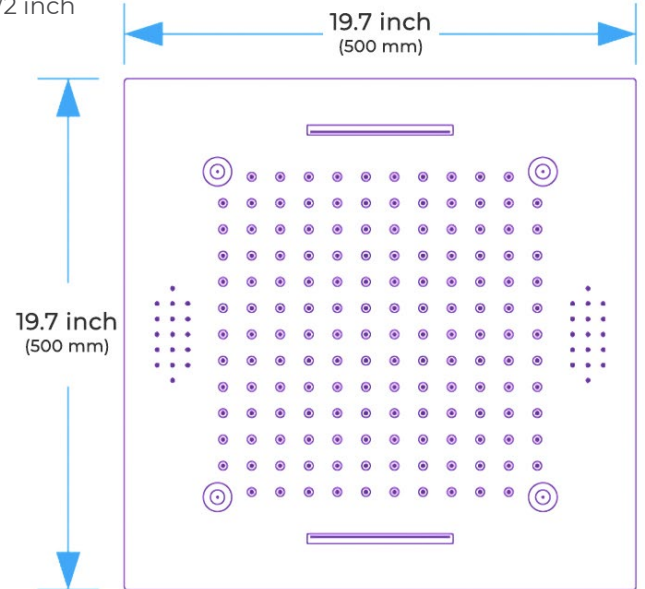

**BRUSHED GOLD TOUCH PANEL CONTROLLED THERMOSTATIC RECESSED CEILING MOUNT LED MUSICAL RAINFALL SHOWER SYSTEM JETTED BODY SPRAYS WITH HAND SHOWER SPECIFICATIONS**

**Shower Head**

Shower Head 3 Functions: Waterfall, Rainfall & Mist  
 Shower head size: 20 x 20 inch  
 Each function run all together and separately  
 Music and LED light work by electronic  
 All Metal Material: Solid Brass; Stainless Steel (top showerhead, hose)  
 Shower Head Mounting: Flush on ceiling  
 Hand Spray Hose: 59 inch  
 Water flow: 2.5 GPM ~ 5.5 GPM  
 Water pressure: 0.3 MPA ~ 1 MPA  
 Water pipe lines: 3/4 inch water pipes for the hot and cold water mixer inlet, the others are 1/2 inch

**Touch Panel Control**

- Turn On/Off Control
- Auto mode setting
- Set the speed of color change, fast/slow

**MANUAL MODE**  
Total 64 colors

**AUTO MODE**  
Total 11 Auto mode

**304 Stainless Steel**

Water Pressure: 0.3-0.5MPA  
 Shower Flow Rate: 9-25L/min

Product shown is only for installation display purpose

All dimensions and specifications are nominal and may vary. Use actual products for accuracy in critical situations.

## Body Jet

Thread Interface Size: G 1/2 Inch  
 Type: Fixed Rotatable Type  
 Installation Type: Wall Mounted  
 Material: Brass  
 Feature: Can rotate 360 degrees  
 Flow Rate: 1.5 GPM / 5.7 LPM (each Bodyspray)