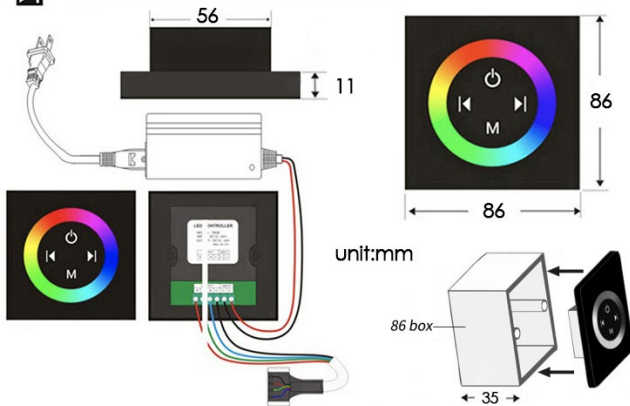

**BRUSHED GOLD TOUCH PANEL CONTROLLED THERMOSTATIC RECESSED CEILING MOUNT LED MUSICAL RAINFALL SHOWER SYSTEM JETTED BODY SPRAYS WITH HAND SHOWER SPECIFICATIONS**

**Shower Head**

Shower Head 3 Functions: Waterfall, Rainfall & Mist  
 Shower head size: 20 x 20 inch  
 Each function run all together and separately  
 Music and LED light work by electronic  
 All Metal Material: Solid Brass; Stainless Steel (top showerhead, hose)  
 Shower Head Mounting: Flush on ceiling  
 Hand Spray Hose: 59 inch  
 Water flow: 2.5 GPM ~ 5.5 GPM  
 Water pressure: 0.3 MPA ~ 1 MPA  
 Water pipe lines: 3/4 inch water pipes for the hot and cold water mixer inlet, the others are 1/2 inch

**Touch Panel Control**

- Turn On/Off Control
- Auto mode setting
- Set the speed of color change, fast/slow

**MANUAL MODE**  
Total 64 colors

**AUTO MODE**  
Total 11 Auto mode

**304 Stainless Steel**

Water Pressure: 0.3-0.5MPA  
 Shower Flow Rate: 9-25L/min

Product shown is only for installation display purpose

All dimensions and specifications are nominal and may vary. Use actual products for accuracy in critical situations.

## Body Jet

Thread Interface Size: G 1/2 Inch  
 Type: Fixed Rotatable Type  
 Installation Type: Wall Mounted  
 Material: Brass  
 Feature: Can rotate 360 degrees  
 Flow Rate: 1.5 GPM / 5.7 LPM (each Bodyspray)