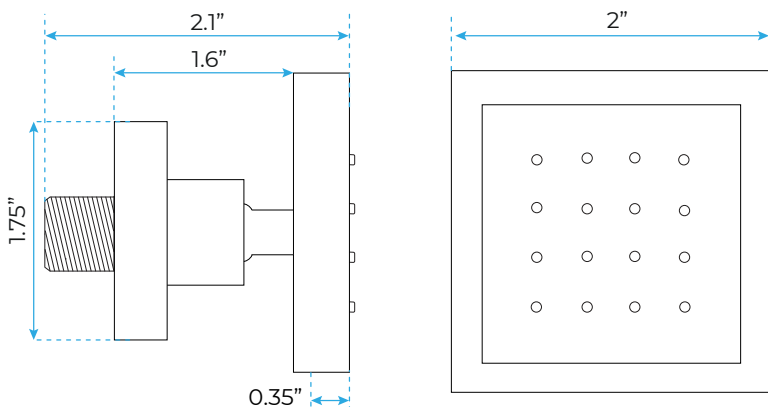

**BRUSHED GOLD TOUCH PANEL CONTROLLED THERMOSTATIC RECESSED CEILING MOUNT LED MUSICAL RAINFALL SHOWER SYSTEM JETTED BODY SPRAYS WITH HAND SHOWER SPECIFICATIONS**

**Shower Head**

Shower Head 3 Functions: Waterfall, Rainfall & Mist  
 Shower head size: 20 x 20 inch  
 Each function run all together and separately  
 Music and LED light work by electronic  
 All Metal Material: Solid Brass; Stainless Steel (top showerhead, hose)  
 Shower Head Mounting: Flush on ceiling  
 Hand Spray Hose: 59 inch  
 Water flow: 2.5 GPM ~ 5.5 GPM  
 Water pressure: 0.3 MPA ~ 1 MPA  
 Water pipe lines: 3/4 inch water pipes for the hot and cold water mixer inlet, the others are 1/2 inch

## Shower Mixer Connections

Unit: mm

Cold water Hot water Mixer water

## Body Jet

Thread Interface Size: G 1/2 Inch  
 Type: Fixed Rotatable Type  
 Installation Type: Wall Mounted  
 Material: Brass  
 Feature: Can rotate 360 degrees  
 Flow Rate: 1.5 GPM / 5.7 LPM (each Bodyspray)