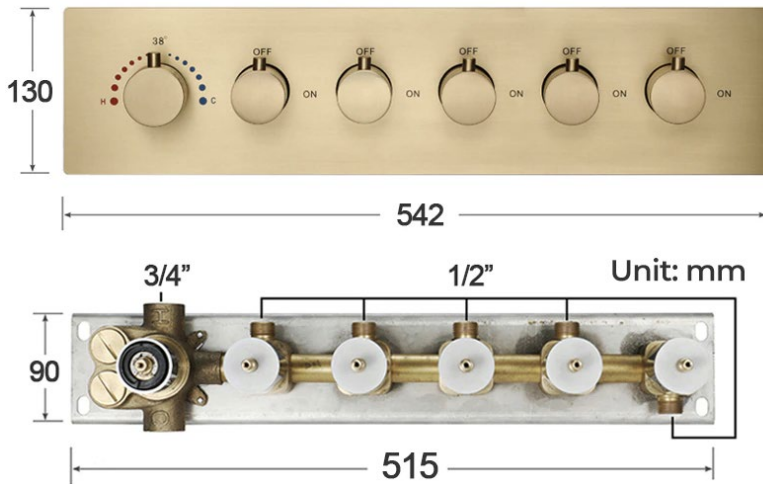

Shower Mixer

Product shown is only for installation display purpose