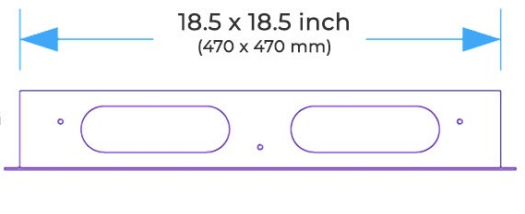

**BRUSHED GOLD TOUCH PANEL CONTROLLED THERMOSTATIC RECESSED CEILING MOUNT LED MUSICAL RAINFALL SHOWER SYSTEM JETTED BODY SPRAYS WITH HAND SHOWER SPECIFICATIONS**

**Shower Head**

Shower Head 3 Functions: Waterfall, Rainfall & Mist  
 Shower head size: 20 x 20 inch  
 Each function run all together and separately  
 Music and LED light work by electronic  
 All Metal Material: Solid Brass; Stainless Steel (top showerhead, hose)  
 Shower Head Mounting: Flush on ceiling  
 Hand Spray Hose: 59 inch  
 Water flow: 2.5 GPM ~ 5.5 GPM  
 Water pressure: 0.3 MPA ~ 1 MPA  
 Water pipe lines: 3/4 inch water pipes for the hot and cold water mixer inlet, the others are 1/2 inch

**Touch Panel Control**

- Turn On/Off Control
- Auto mode setting
- Set the speed of color change, fast/slow

**MANUAL MODE**  
Total 64 colors

**AUTO MODE**  
Total 11 Auto mode

**304 Stainless Steel**

Water Pressure: 0.3-0.5MPA  
 Shower Flow Rate: 9-25L/min

Product shown is only for installation display purpose

All dimensions and specifications are nominal and may vary. Use actual products for accuracy in critical situations.

## Body Jet

Thread Interface Size: G 1/2 Inch  
 Type: Fixed Rotatable Type  
 Installation Type: Wall Mounted  
 Material: Brass  
 Feature: Can rotate 360 degrees  
 Flow Rate: 1.5 GPM / 5.7 LPM (each Bodyspray)