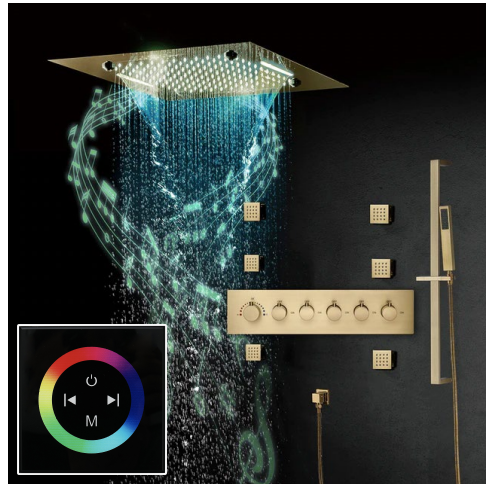

**BRUSHED GOLD TOUCH PANEL CONTROLLED THERMOSTATIC RECESSED CEILING MOUNT LED MUSICAL RAINFALL SHOWER SYSTEM JETTED BODY SPRAYS WITH HAND SHOWER SPECIFICATIONS**

**Shower Head**

Shower Head 3 Functions: Waterfall, Rainfall & Mist  
 Shower head size: 20 x 20 inch  
 Each function run all together and separately  
 Music and LED light work by electronic  
 All Metal Material: Solid Brass; Stainless Steel (top showerhead, hose)  
 Shower Head Mounting: Flush on ceiling  
 Hand Spray Hose: 59 inch  
 Water flow: 2.5 GPM ~ 5.5 GPM  
 Water pressure: 0.3 MPA ~ 1 MPA  
 Water pipe lines: 3/4 inch water pipes for the hot and cold water mixer inlet, the others are 1/2 inch

**Touch Panel Control**

- Turn On/Off Control
- Auto mode setting
- Set the speed of color change, fast/slow

**MANUAL MODE**  
Total 64 colors

**AUTO MODE**  
Total 11 Auto mode

**304 Stainless Steel**

Water Pressure: 0.3-0.5MPA  
 Shower Flow Rate: 9-25L/min

## Shower Mixer

Product shown is only for installation display purpose

## Body Jet

Thread Interface Size: G 1/2 Inch  
 Type: Fixed Rotatable Type  
 Installation Type: Wall Mounted  
 Material: Brass  
 Feature: Can rotate 360 degrees  
 Flow Rate: 1.5 GPM / 5.7 LPM (each Bodyspray)